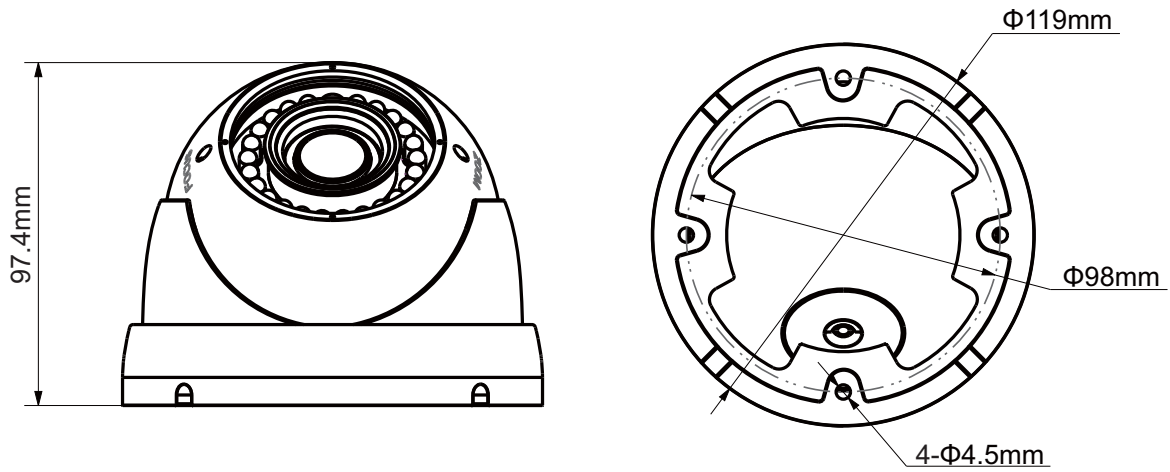

DH-HAC-HDW1100R-VF

1Megapixel 720P IR HDCVI Dome Camera

Features

- 1/2.9" 1Megapixel CMOS
- 25/30fps@720P
- High speed, long distance real-time transmission
- Day/Night(ICR), AWB, AGC, BLC, 2D-DNR
- 2.7~12mm vari-focal lens
- Max. IR LEDs length 30m, Smart IR
- IP66, DC12V

DH-HAC-HDW1100R-VF

Technical Specifications

Model	DH-HAC-HDW1100RP-VF	DH-HAC-HDW1100RN-VF
Camera		
Image Sensor	1/2.9" 1Megapixel CMOS	
Effective Pixels	1280(H)×720(V)	
Electronic Shutter	1/50s~1/100,000s	1/60s~1/100,000s
Video Frame Rate	25fps@720P	30fps@720P
Synchronization	Internal	
Min. Illumination	0.01Lux@F1.2(AGC ON), 0Lux IR on	
Video Output	1-channel BNC HDCVI high definition video output	
Camera Features		
Max. IR LEDs Length	30m, Smart IR	
Day/Night	Auto(ICR) / Color / B/W	
Noise Reduction	2D	
Lens		
Focal Length	2.7~12mm	
Angle of View	H: 105.5° ~32.9°	
Lens Type	Manual / Fixed Iris	
Mount Type	Φ14	
General		
Power Supply	DC12V±10%	
Power Consumption	Max 2.8W	
Working Environment	-30°C~+60°C / Less than 95%RH (no condensation)	
Transmission Distance	Over 500m via 75-3 coaxial cable	
Ingress Protection	IP66	
Dimensions	Φ119mm×97.4mm	
Weight	0.55kg	

DH-HAC-HDW1100R-VF

Dimensions (mm)

Dahua Technology Co., Ltd.

1199 BinAn Road, Binjiang District, Hangzhou, China

Tel: +86-571-87688883

Fax: +86-571-87688815

Email: overseas@dahuatech.com

www.dahuasecurity.com